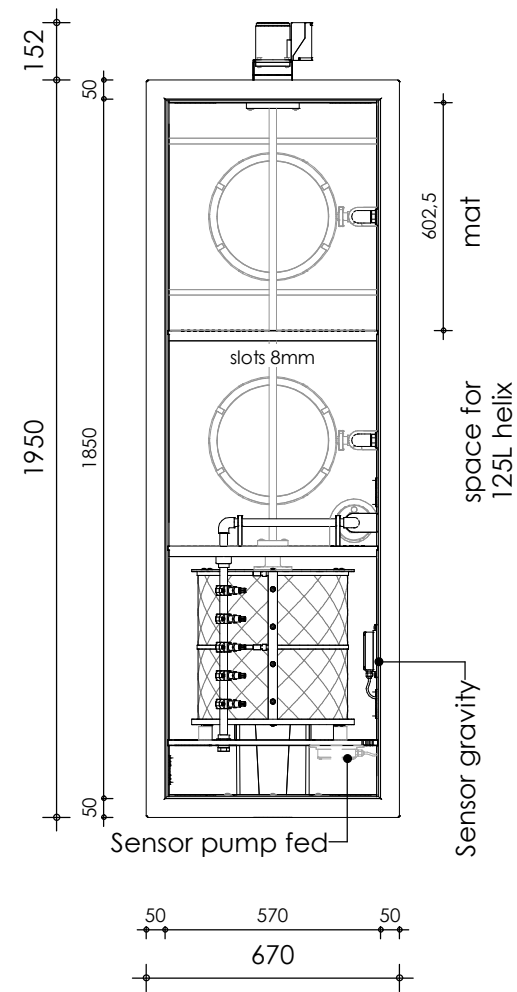

Front view

Right-side view

Rear view

Left-side view

Top view

description:
CL22-M - Combi filter

scale :
1 : 20

date/version :
v.3

water running height :
120 mm