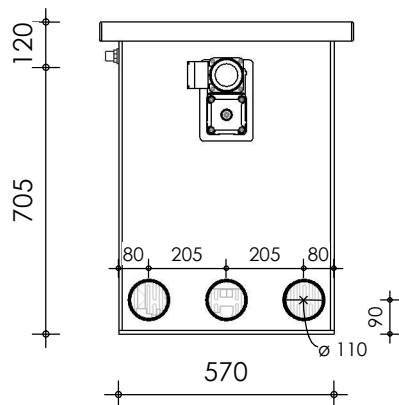

Front view

Right-side view

Rear view

Left-side view

Top view

description:
CL22-M - Combi filter

scale :
1 : 20

date/version :
v.3

water running height :
120 mm