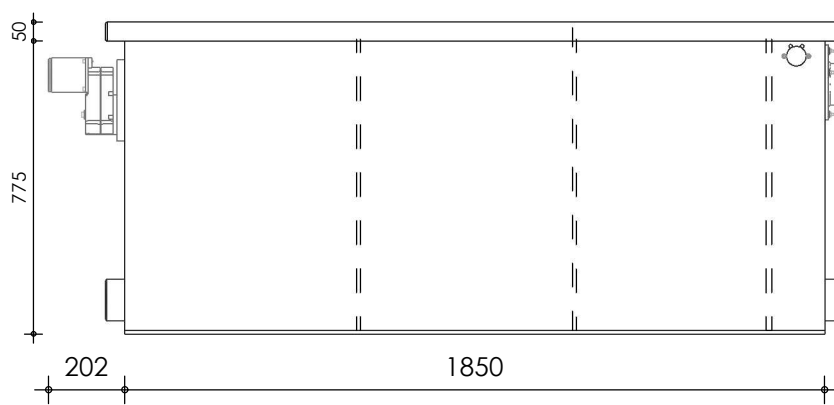

Front view

Right-side view

Rear view

Left-side view

Top view

description:
CL22-M - Combi filter

scale :
1 : 20

date/version :
v.3

water running height :
120 mm