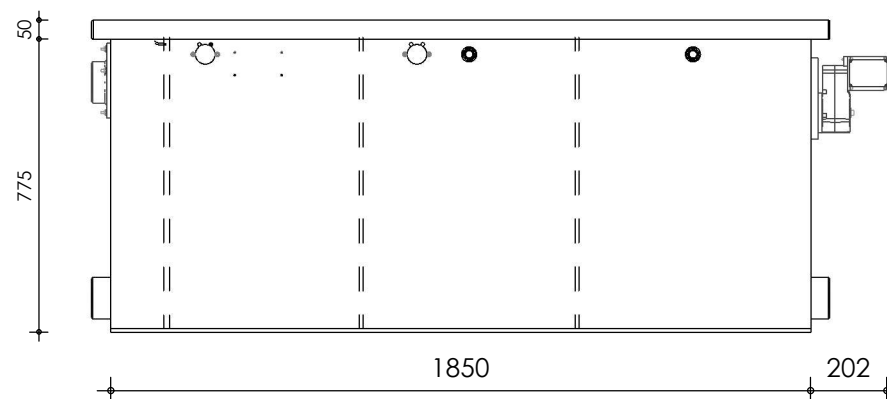

Front view

Right-side view

Rear view

Left-side view

Top view

description:
CL22-M - Combi filter

scale :
1 : 20

date/version :
v.3

water running height :
120 mm